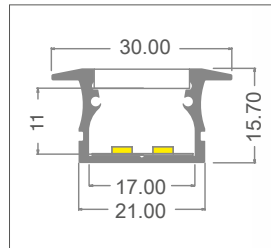

## CAN BE USED WITH LED STRIPS WITH MAXIMUM WIDTH:

16 mm.

## INSTALLATION

Recessed. Cabling can be in line with the profile or exit the bottom of the profile.

Cutting Project profiles to size\*:

fixed cost of piece work

VA04

\* Includes mounting accessories.

IP20

art	Description	L1	H	L	8011905	
<b>P04H-S-PF-300</b> ♦	profile complete with PMMA screen and accessories	30	15,7	3000	912482	1 / 5