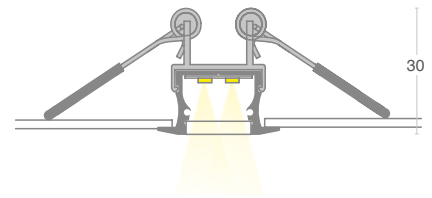

RECESSED PROFILES: P04H

CHARACTERISTICS

Recessed profile with edge protection finishing flaps.

CAN BE USED WITH LED STRIPS WITH MAXIMUM WIDTH:

16 mm.

MAXIMUM POWER:

30W/m

MATERIALS

6063 aluminium profile with white PMMA screen.

ACCESSORIES INCLUDED

Every 3 metre bar is complete with 3 sets of end caps (with or without holes) and 3 sets of mounting clips.

INSTALLATION

Recessed. Cabling can be in line with the profile or exit the bottom of the profile.

PACKAGE

Supplied in packages of 5 bars, each one measuring 3 meters complete with screen and accessories. Spare accessories available with separate code. Disponibili con codice separato anche molle per aggancio nel controsoffitto.

Cutting Project profiles to size*:

fixed cost of piece work

VA04

* Includes mounting accessories.

IP20

art	Description	L1	H	L	8011905	
P04H-S-PF-300 ♦	profile complete with PMMA screen and accessories	30	15,7	3000	912482	1 / 5

MAX
16mm

♦ To be discontinued

art	Description	8011905	
P04H-A-EC ♦	3+3 silver colour PC end caps	912499	1

art	Description	8011905	
P04H-A-MC ♦	3 sets of metal clips (1 set for every metre is recommended)	912505	1

art	Description	8011905	
P04H-A-FS ♦	3 sets of metal springs to attach to the ceiling	912512	1

♦ To be discontinued